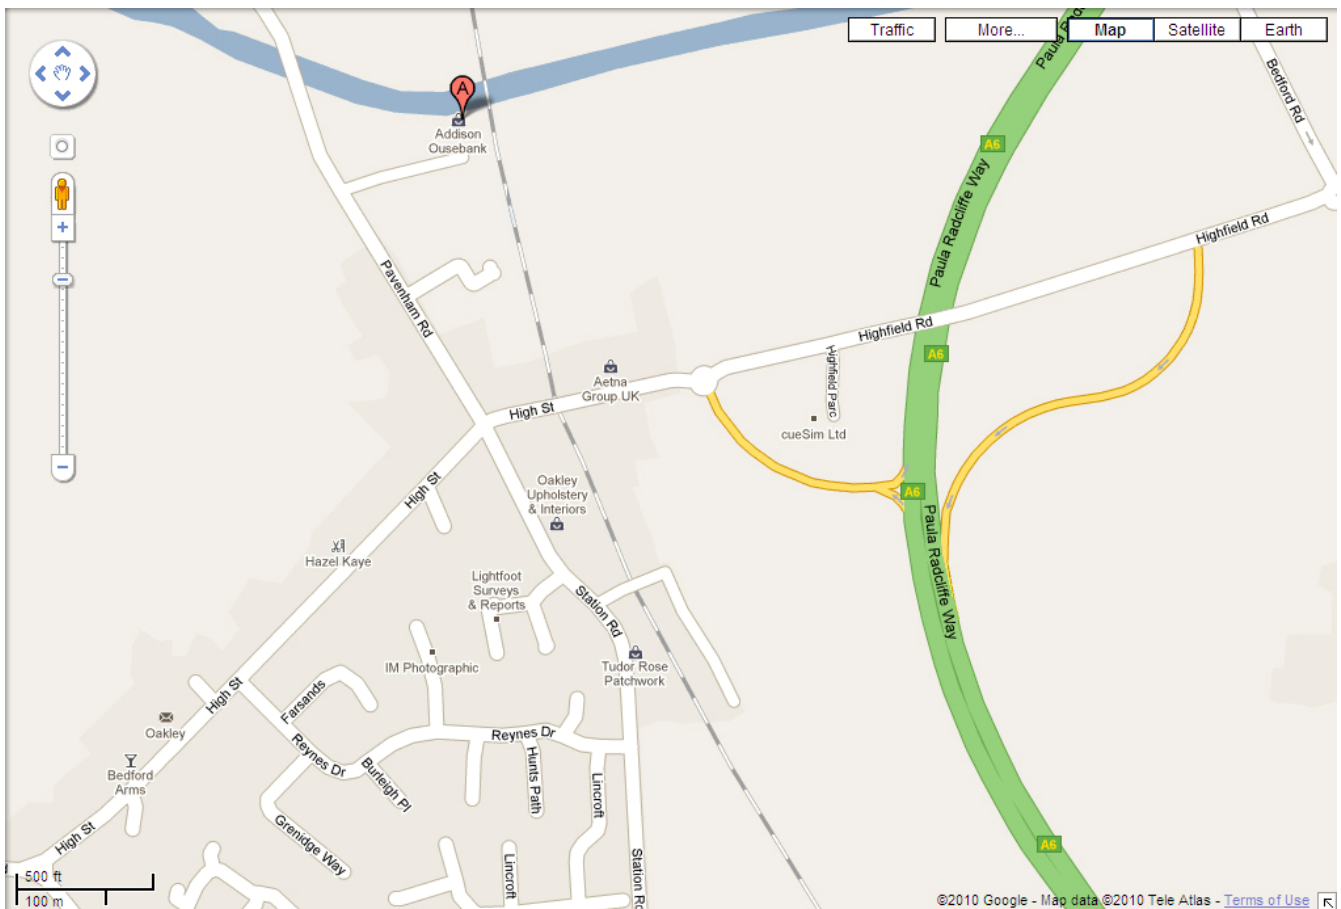

Willow Vale, Pavenham Road, Oakley, Bedford, Mk43 7SZ
Tel: 01234 825106
Email: sales@addisonousebank.co.uk

Maps and Directions

From Bedford

From the centre of Bedford follow the signs for Rushden A6. After leaving Bedford and passing 'Sainsbury's Superstore' on your left, follow the A6 (Paula Radcliffe Way) for about 2 miles. Take the second turning to Oakley and Pavenham. On leaving the bypass (A6) follow the road and turn left at the mini roundabout. At the crossroads turn right towards Pavenham. Directly after the national speed limit sign turn right. Follow the lane and Addison Ousebank are on the left.

From Rushden

Follow the A6 towards Bedford. After leaving the village of Milton Ernest take the first turning to Oakley & Clapham. Follow the road and turn right at the mini roundabout at the top of the hill. At the crossroads turn right towards Pavenham. Directly after the national speed limit sign turn right. Follow the lane and Addison Ousebank are on the left.

Map - Closer